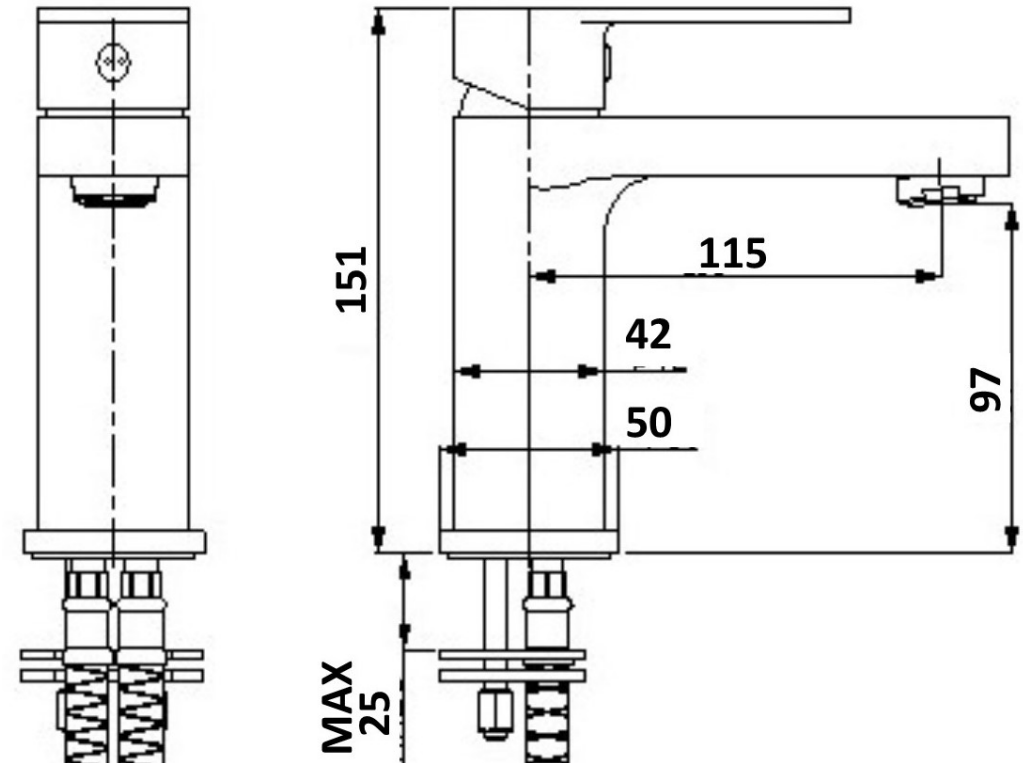

KIATO BASIN MIXER BLACK/CHROME 10312

- Contemporary new design
- Available in chrome & 3 additional finishes
- 15 year conditional warranty
- Wels Rating 5 Star 6 LPM
- WELS Registration T32317 (V)
- Maximum operating pressure 500kpa
- Minimum operating pressure 150kpa
- Maximum water temperature 80 degrees
- Must be installed by a licensed plumber
- Isolation stops must be installed inline before flex connectors