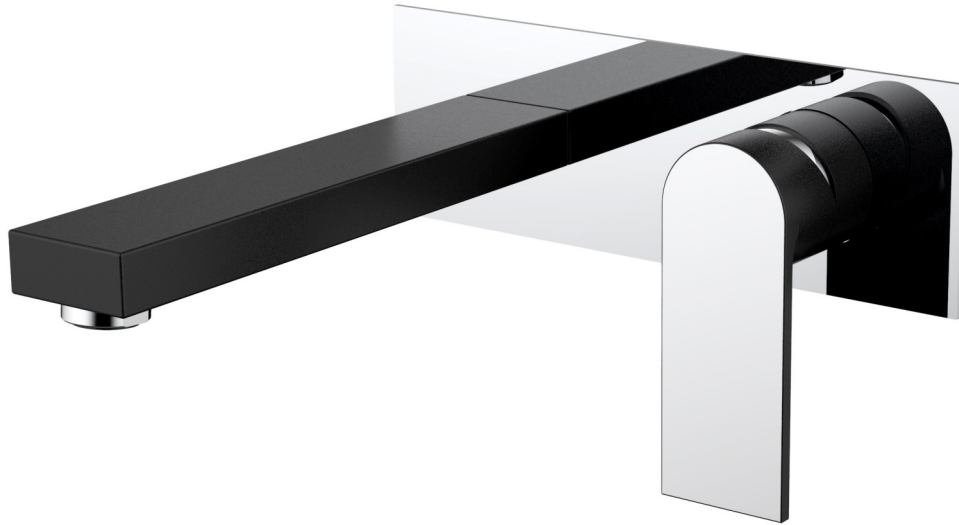

KIATO WALL BASIN MIXER BLACK/CHROME 10320

- Contemporary new design
- Available in chrome & 6 additional finishes
- 15 Year conditional warranty
- WELS Rating 5 Star 6 LPM
- WELS Registration T32184 (V)
- Maximum operating pressure 500kpa
- Minimum operating pressure 150kpa
- Maximum water temperature 80 degrees
- Must be installed by a licensed plumber