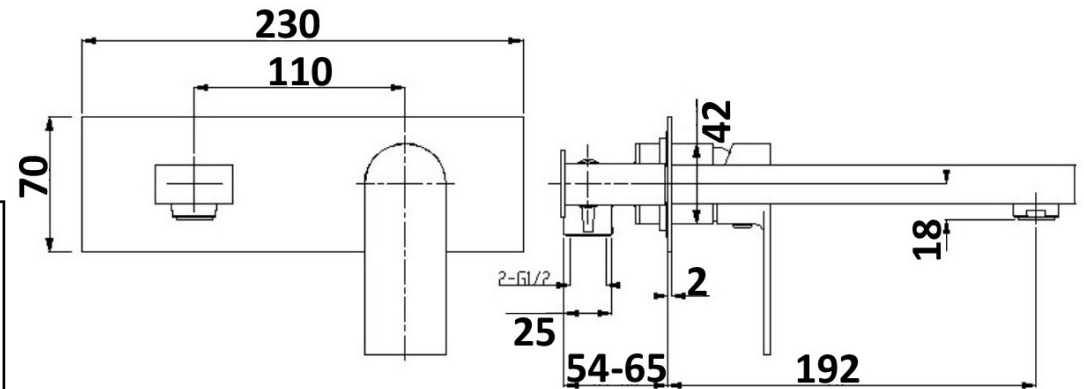

KIATO WALL BASIN MIXER BLACK/CHROME 10320

- Contemporary new design
- Available in chrome & 6 additional finishes
- 15 Year conditional warranty
- WELS Rating 5 Star 6 LPM
- WELS Registration T32184 (V)
- Maximum operating pressure 500kpa
- Minimum operating pressure 150kpa
- Maximum water temperature 80 degrees
- Must be installed by a licensed plumber