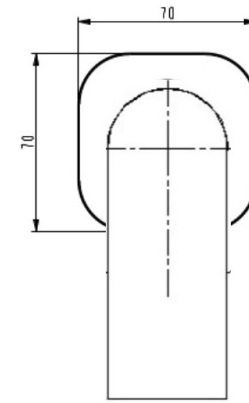

Millennium

Mixers • Showers • Accessories

KIATO SHOWER MIXER CHROME 10322

- Contemporary new design
- Available in chrome & 3 other finishes
- Available with optional square backplate in chrome or black
- 15 Year conditional warranty
- Maximum operating pressure 500kpa
- Minimum operating pressure 150kpa
- Maximum water temperature 80 degrees
- Must be installed by a licensed plumber