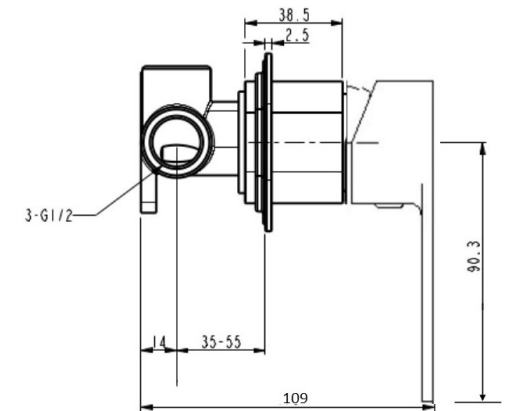

Millennium

Mixers • Showers • Accessories

KIATO SHOWER MIXER CHROME 10322

- Contemporary new design
- Available in chrome & 3 other finishes
- Available with optional square backplate in chrome or black
- 15 Year conditional warranty
- Maximum operating pressure 500kpa
- Minimum operating pressure 150kpa
- Maximum water temperature 80 degrees
- Must be installed by a licensed plumber