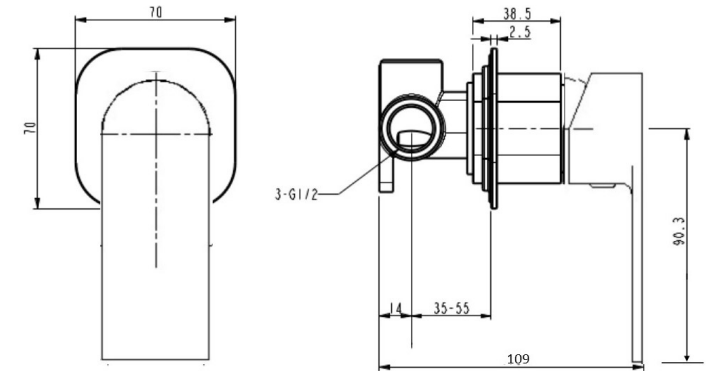

KIATO SHOWER MIXER WHITE/CHROME 10325

- Contemporary new design
- Available in chrome & 3 other finishes
- Available with optional square backplate in chrome or black
- 15 Year conditional warranty
- Maximum operating pressure 500kpa
- Minimum operating pressure 150kpa
- Maximum water temperature 80 degrees
- Must be installed by a licensed plumber