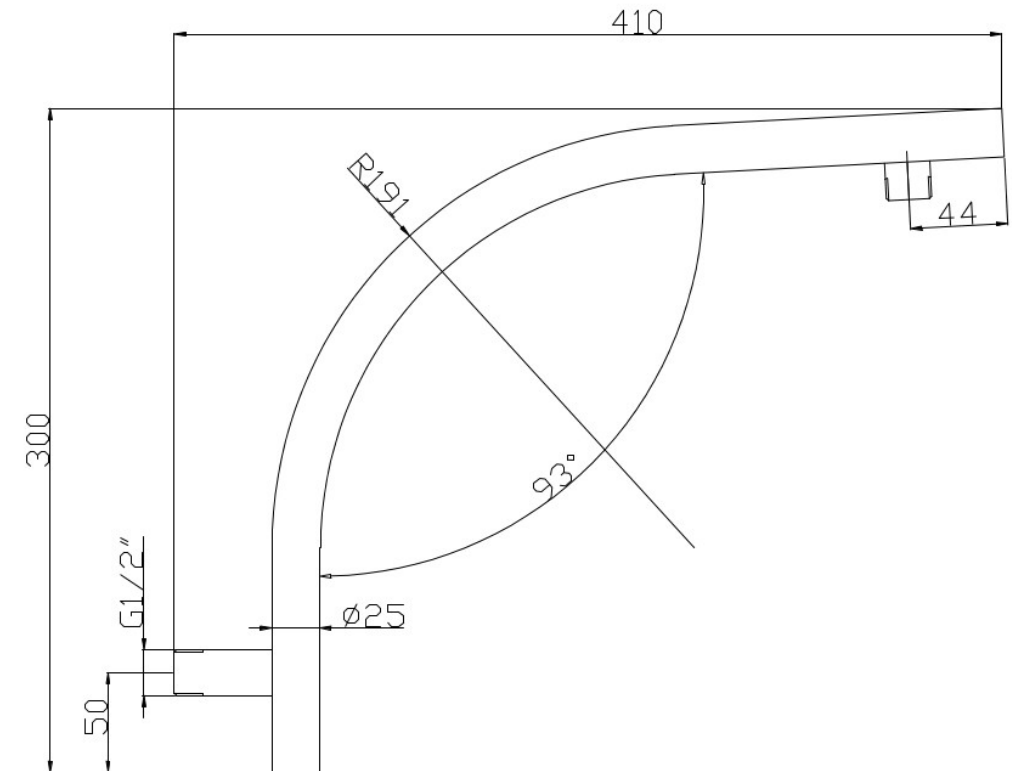

Millennium

Mixers • Showers • Accesories • Baths • Basins

AKEMI RAISED SHOWER ARM CHROME 10392

- Contemporary new design
- Available in chrome & matte black
- 15 year replacement warranty
- Minimum operating pressure 150 kpa
- Maximum operating pressure 500 kpa
- Must be installed by a licensed plumber