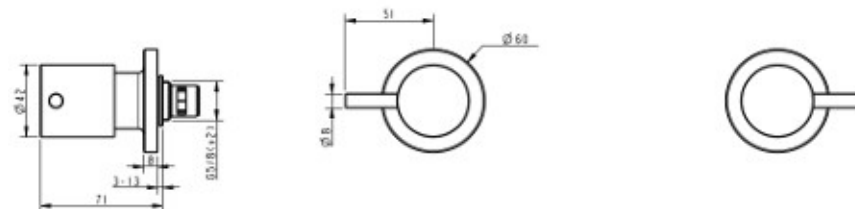

## CIOSO WALL TOP ASSEMBLIES CHROME 10675

- Contemporary new design
- Available in 3 modern finishes
- 1/4 turn ceramic disc operation
- Maximum operating pressure 500kpa
- Minimum operating pressure 150kpa
- 15 year conditional warranty
- Must be installed by a licensed plumber