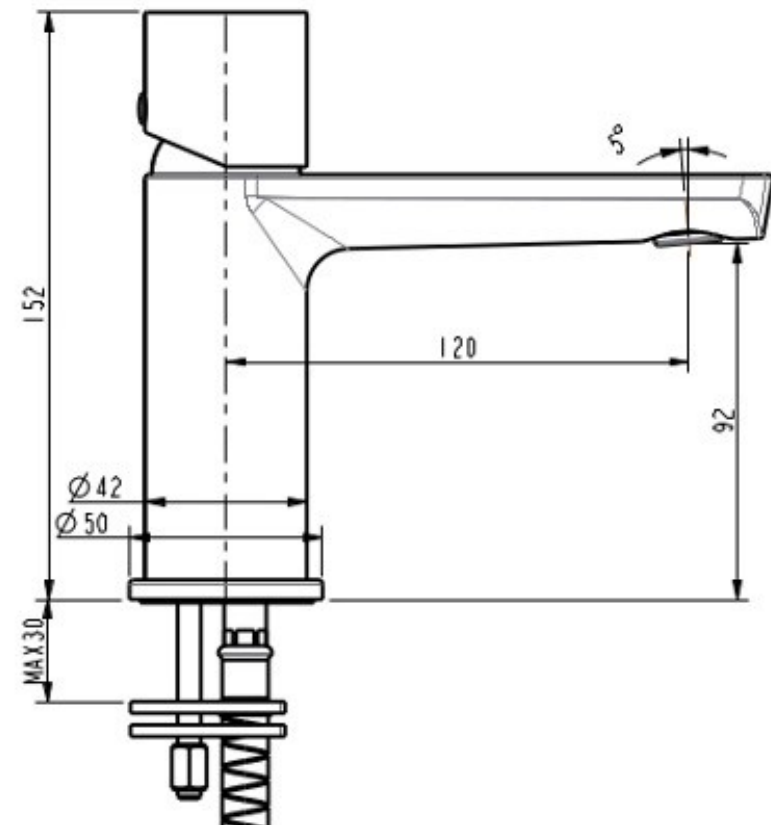

Millennium

Mixers • Showers • Accessories

FINESA BASIN MIXER CHROME 10710

- Contemporary new design
- Available in chrome & 5 additional finishes
- 15 year conditional warranty
- Wels Rating 5 Star 6 LPM
- WELS Registration T32329
- Maximum operating pressure 500kpa
- Minimum operating pressure 150kpa
- Maximum water temperature 80 degrees
- Must be installed by a licensed plumber
- Isolation stops must be installed inline before flex connectors