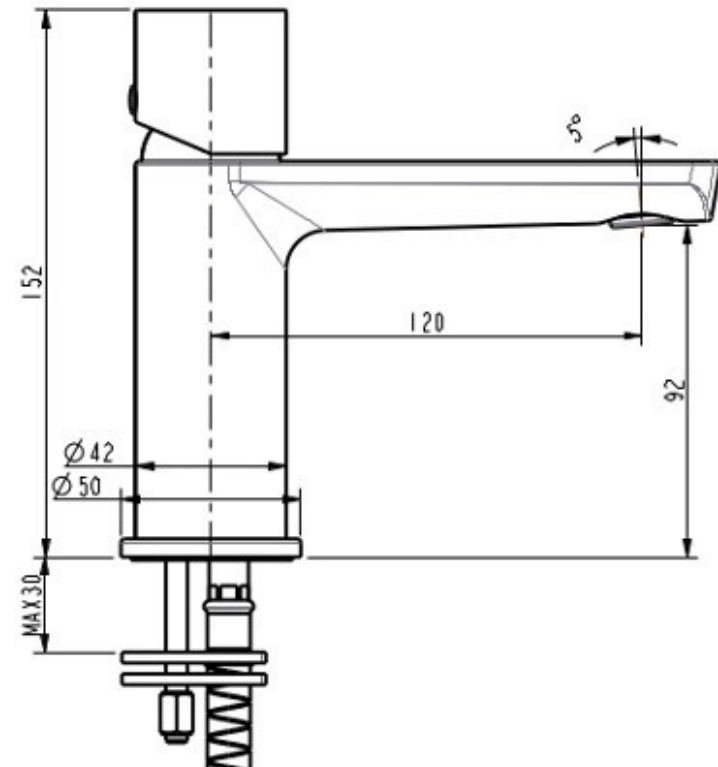

FINESA BASIN MIXER BRUSHED NICKEL 10710NP

- Contemporary new design
- Available in chrome & 5 additional finishes
- 15 year conditional warranty
- Wels Rating 5 Star 6 LPM
- Maximum operating pressure 500kpa
- Minimum operating pressure 150kpa
- Maximum water temperature 80 degrees
- Must be installed by a licensed plumber
- Isolation stops must be installed inline before flex connectors