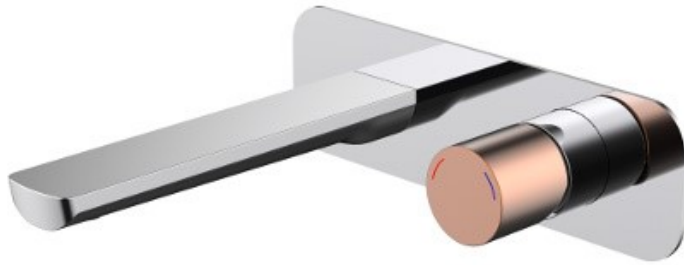

## FINESA WALL BASIN MIXER CHROME/ROSE GOLD 10718CRG

- Contemporary new design
- Available in chrome & 5 additional finishes
- 15 Year conditional warranty
- WELS Rating 5 Star 6 LPM
- WELS Registration T32181 (V)
- Maximum operating pressure 500kpa
- Minimum operating pressure 150kpa
- Maximum water temperature 80 degrees
- Must be installed by a licensed plumber