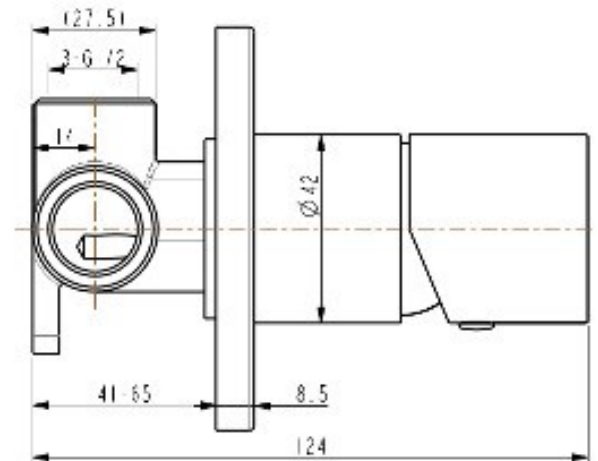

Millennium

Mixers • Showers • Accessories

FINESA SHOWER MIXER CHROME 10722

- Contemporary new design
- Available in chrome & 5 additional finishes
- Available with optional square backplate in chrome or black
- 15 Year conditional warranty
- Maximum operating pressure 500kpa
- Minimum operating pressure 150kpa
- Maximum water temperature 80 degrees
- Must be installed by a licensed plumber