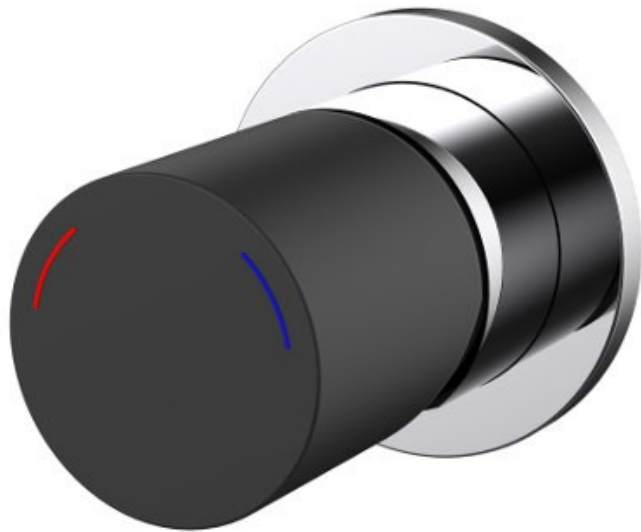

Millennium

Mixers • Showers • Accessories

FINESA SHOWER MIXER CHROME/BLACK 10722CBL

- Contemporary new design
- Available in chrome & 5 additional finishes
- Available with optional square backplate in chrome or black
- 15 Year conditional warranty
- Maximum operating pressure 500kpa
- Minimum operating pressure 150kpa
- Maximum water temperature 80 degrees
- Must be installed by a licensed plumber