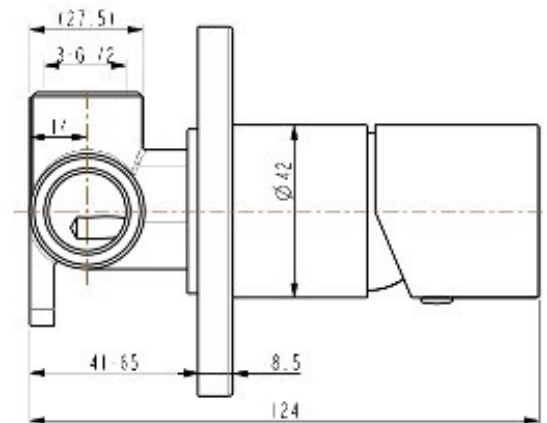

Millennium

Mixers • Showers • Accessories

FINESA SHOWER MIXER CHROME/BLACK 10722CBL

- Contemporary new design
- Available in chrome & 5 additional finishes
- Available with optional square backplate in chrome or black
- 15 Year conditional warranty
- Maximum operating pressure 500kpa
- Minimum operating pressure 150kpa
- Maximum water temperature 80 degrees
- Must be installed by a licensed plumber