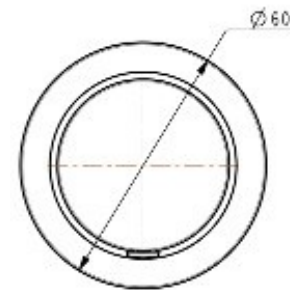

Millennium

Mixers • Showers • Accessories

FINESA SHOWER MIXER CHROME/BLACK 10722CBL

- Contemporary new design
- Available in chrome & 5 additional finishes
- Available with optional square backplate in chrome or black
- 15 Year conditional warranty
- Maximum operating pressure 500kpa
- Minimum operating pressure 150kpa
- Maximum water temperature 80 degrees
- Must be installed by a licensed plumber