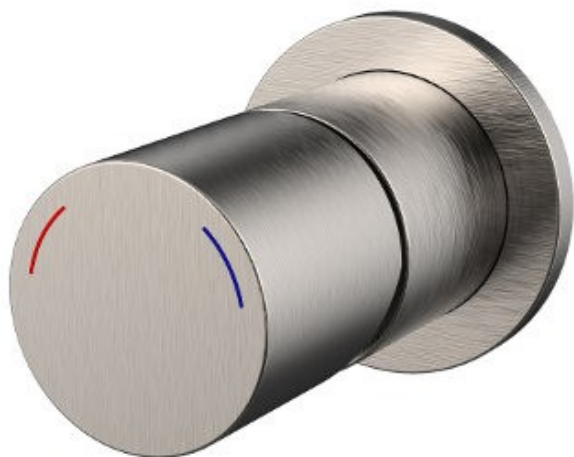

FINESA SHOWER MIXER BRUSHED NICKEL 10722NP

- Contemporary new design
- Available in chrome & 6 additional finishes
- Available with optional square backplate in chrome or black
- 15 Year conditional warranty
- Maximum operating pressure 500kpa
- Minimum operating pressure 150kpa
- Maximum water temperature 80 degrees
- Must be installed by a licensed plumber