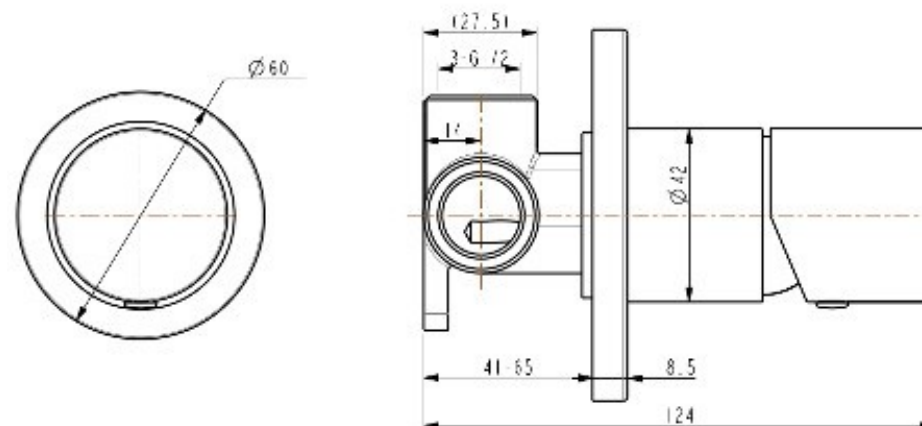

FINESA SHOWER MIXER BRUSHED NICKEL 10722NP

- Contemporary new design
- Available in chrome & 6 additional finishes
- Available with optional square backplate in chrome or black
- 15 Year conditional warranty
- Maximum operating pressure 500kpa
- Minimum operating pressure 150kpa
- Maximum water temperature 80 degrees
- Must be installed by a licensed plumber