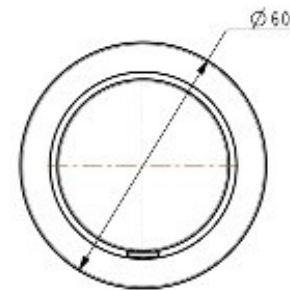

Millennium

Mixers • Showers • Accessories

FINESA SHOWER MIXER BLACK 10723

- Contemporary new design
- Available in chrome & 5 additional finishes
- Available with optional square backplate in chrome or black
- 15 Year conditional warranty
- Maximum operating pressure 500kpa
- Minimum operating pressure 150kpa
- Maximum water temperature 80 degrees
- Must be installed by a licensed plumber