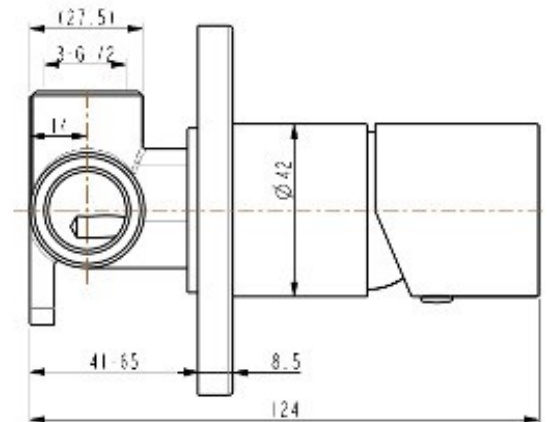

Millennium

Mixers • Showers • Accessories

FINESA SHOWER MIXER BLACK 10723

- Contemporary new design
- Available in chrome & 5 additional finishes
- Available with optional square backplate in chrome or black
- 15 Year conditional warranty
- Maximum operating pressure 500kpa
- Minimum operating pressure 150kpa
- Maximum water temperature 80 degrees
- Must be installed by a licensed plumber