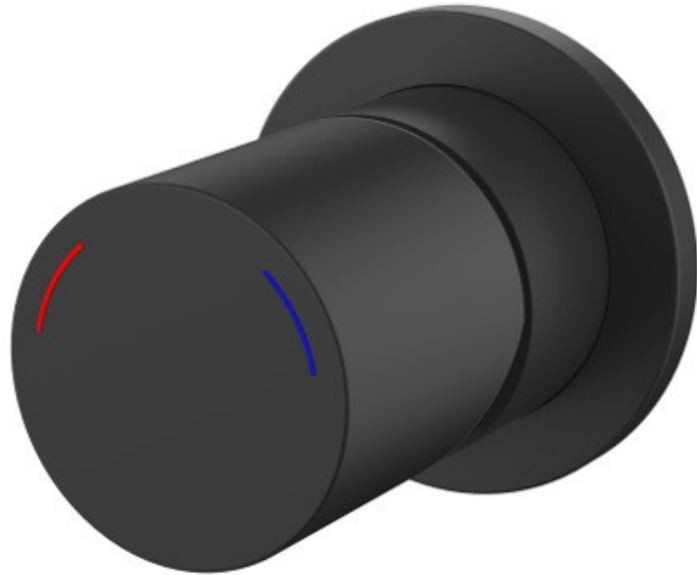

Millennium

Mixers • Showers • Accessories

FINESA SHOWER MIXER BLACK 10723

- Contemporary new design
- Available in chrome & 5 additional finishes
- Available with optional square backplate in chrome or black
- 15 Year conditional warranty
- Maximum operating pressure 500kpa
- Minimum operating pressure 150kpa
- Maximum water temperature 80 degrees
- Must be installed by a licensed plumber