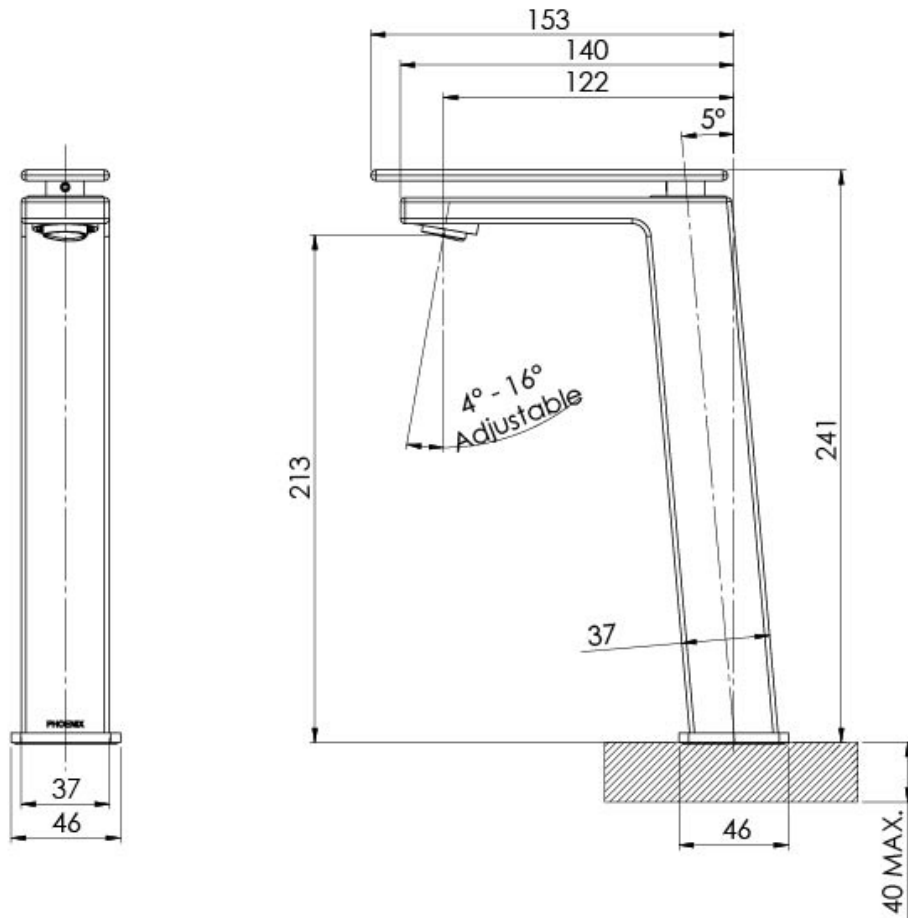

## SPECIFICATIONS

Please visit <https://www.phoenixtapware.com.au/warranty> to view the full warranty

While we aim to ensure the specifications shown are correct at time of printing, Phoenix Tapware reserves the right to make modifications without prior notice. Always use the physical product measurements for mark-ups and roughing-in as the line drawing shown may differ from the actual product over time. All measurements are shown in millimetres. Colours may vary from image shown.