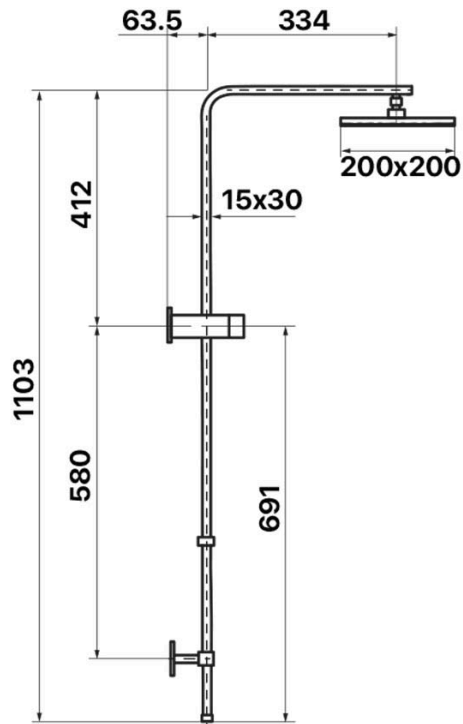

tapware & accessories

CHAI TWIN SHOWER

CHAI COLLECTION

Item Code: 11SSL02CL

Finish: Chrome

WELS Rating: 3 Star 8L/min

Operating Temp: 1-80°C

Material: Brass/PVC

Warranty: 10 Years

Additional Notes:

- Built In Diverter
- 1.5m Hose
- 3 Spray Handpiece (Rain/ Massage/Combo)

Other Finishes

Brushed Nickel

Gun Metal

Matt Black

A BRAND BY