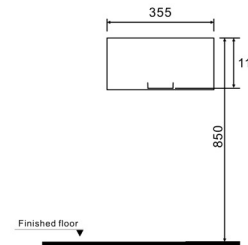

CIOSO ROUND COUNTERTOP BASIN 355MM GLOSS WHITE 12101

- Contemporary new design
- Available in gloss white, matte white & matte black
- Extra strength, hardness & thermal resistance
- Vitreous china construction
- 5 year replacement warranty
- Must be installed by a licensed plumber
- Tapware and plug & waste not included, must be purchased separately

MILLENNIUM TAPWARE

NSW: 7 Harley Cres, Condell Park, NSW 2200.

Ph: 02 9791 9655 | E: sales@eldering.com.au

QLD: 5/30 McCotter St, Acacia Ridge, QLD 4110.

Ph: 07 3273 1071 | E: qld@millenniumtapware.com.au

www.millenniumtapware.com.au

TOP_VIEW

FRONT_VIEW