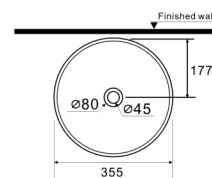

MILLENNIUM TAPWARE

NSW: 7 Harley Cres, Condell Park, NSW 2200.

Ph: 02 9791 9655 | E: sales@eldering.com.au

QLD: 5/30 McCotter St, Acacia Ridge, QLD 4110.

Ph: 07 3273 1071 | E: qld@millenniumtapware.com.au

www.millenniumtapware.com.au

TOP_VIEW

FRONT_VIEW