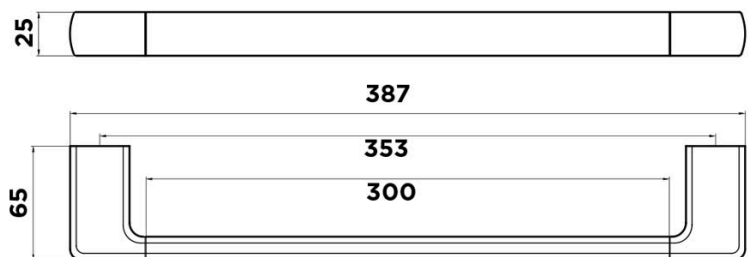

SANDALWOOD HAND TOWEL HOLDER

A BRAND BY

BRASSHARDS
— GROUP —