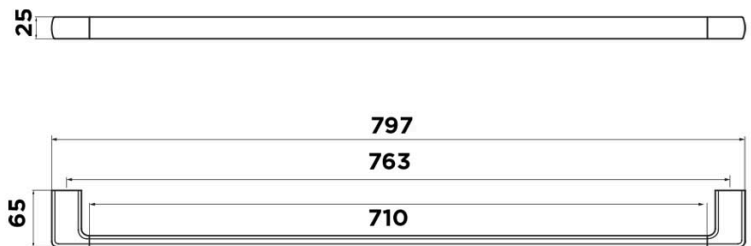

Other Finishes

Brushed
Nickel

Gun
Metal

Matt
Black

SANDALWOOD 800MM SINGLE TOWEL RAIL

A BRAND BY

BRASSHARDS
— GROUP —