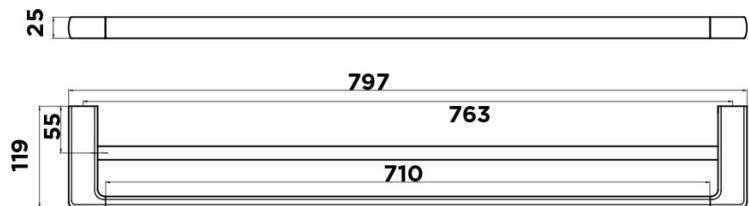

Other Finishes

Brushed
Nickel

Gun
Metal

Matt
Black

SANDALWOOD 800MM DOUBLE TOWEL RAIL

A BRAND BY

BRASSHARDS
— GROUP —