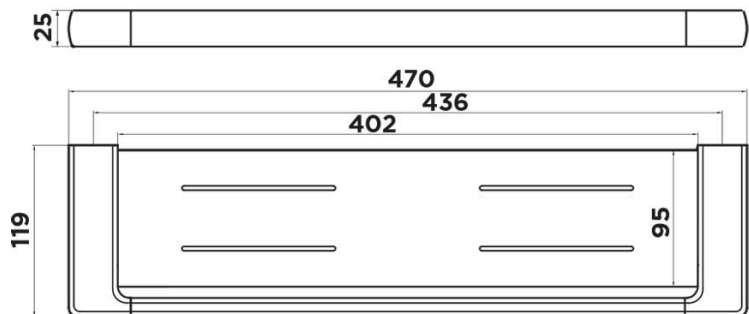

SANDALWOOD SHOWER SHELF

A BRAND BY

BRASSHARDS
— GROUP —