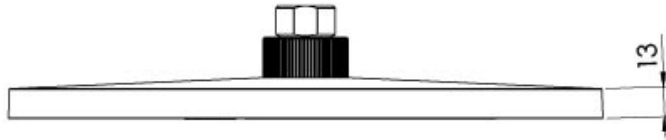

NX IKO

NX IKO SHOWER ROSE

SPECIFICATIONS

AVAILABLE IN

608-5000-00
Chrome

608-5000-10
Matte Black

INFORMATION

Temperature Rating
1 - 75°C