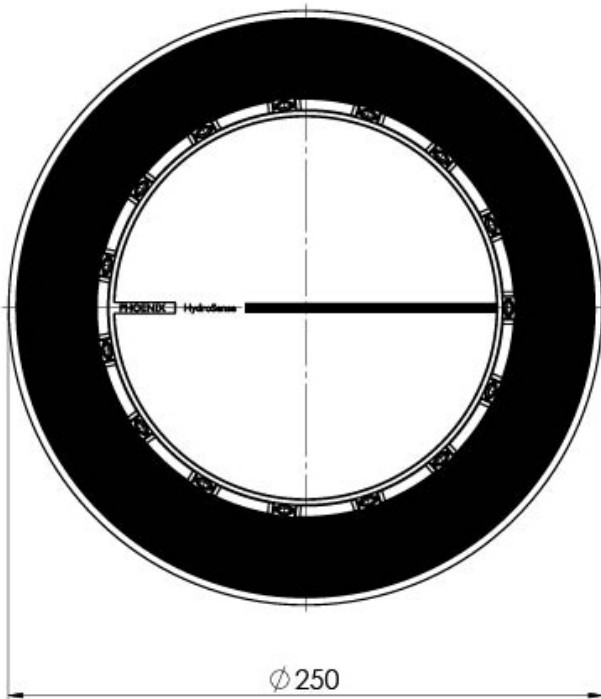

NX IKO

NX IKO SHOWER ROSE

SPECIFICATIONS

AVAILABLE IN

608-5000-00
Chrome

608-5000-10
Matte Black

INFORMATION

Temperature Rating
1 - 75°C