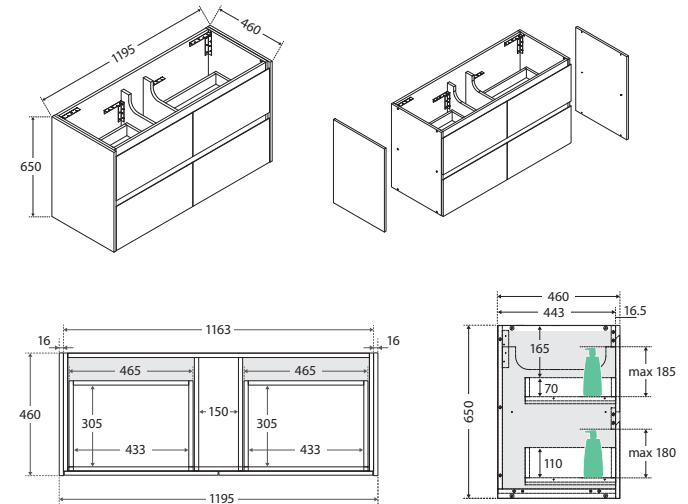

## 1200MM WALL-HUNG CABINET WITH SOLID PANELS

### Features

- Customised options with solid side panels in four finishes
- Bevelled edge pull channel
- Interior drawer finish matches the external drawer fronts
- Full extension, soft close drawer runners
- 16 mm thick backing board and drawer bases
- Made from sustainably sourced timber