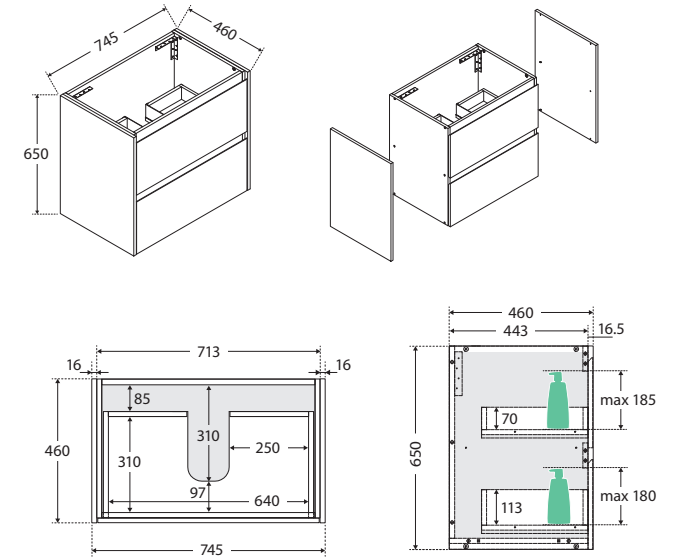

Amato®

750MM WALL-HUNG CABINET WITH SOLID PANELS

Features

- Customised options with solid side panels in four finishes
- Bevelled edge pull channel
- Interior drawer finish matches the external drawer fronts
- Full extension, soft close drawer runners
- 16 mm thick backing board and drawer bases
- Made from sustainably sourced timber

Available in

Satin White with
Satin White Panels
75BW

Scandi Oak with
Scandi Oak Panels
75BS

Industrial with
Industrial Panels
75BX

Satin Black with
Satin Black Panels
75BB

Mixed finishes
available. See our
website for details.

Cleaning & Care

- Regularly clean with mild soapy water using a clean, soft cloth.
- Do not use harsh detergents, bleach, abrasive cleaners or cream/wax cleaners. These substances can result in scratches and/or deposit build-ups that will affect the appearance.
- Avoid placing hot objects, such as hair straighteners, on any surface as these will cause discolouration and marking.
- Spills of hair dye, after-shave lotion, nail polish and remover, aerosol spray and other harsh chemicals should be removed immediately to prevent damage and discolouration. Clean immediately with mild soapy water using a clean, soft cloth.

While we aim to ensure specifications are correct at the time of publication, Fienza reserves the right to make modifications without prior notice. Physical colour may vary from image shown. All measurements are shown in millimetres. Always use physical product measurements for mark-ups and roughing-in as the technical drawing may differ from actual product received.