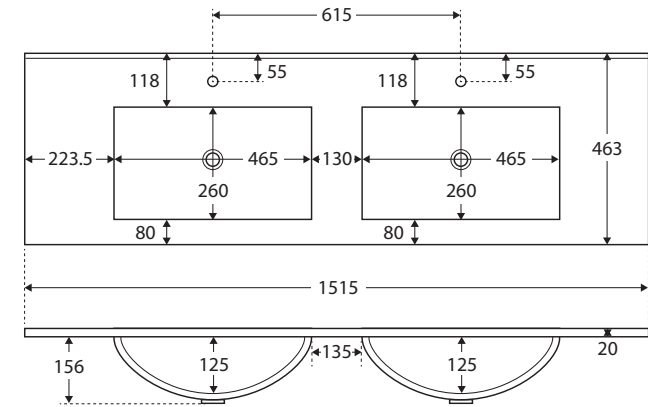

Dolce

DOUBLE BOWL CERAMIC BASIN-TOP 1500MM

Features

- Rectangular bowl design
- 20 mm thick vitreous china
- Gloss white finish
- 3 mm tile lip
- 12 o'clock tap hole as standard (3 tap holes also available)
- Integrated overflow
- Chrome overflow ring included
- Requires 32 mm overflow waste (available separately)

Available in

1 tap hole
TCL150D

3 tap hole
TCL150D-3

Cleaning & Care

- Wipe with a clean, soft cloth and mild soapy water or non-abrasive bathroom cleaner. Test in an inconspicuous area before cleaning the whole top.
- Avoid placing hot objects, such as hair straighteners, on any surface as these will cause discolouration and marking.
- Spills of hair dye, after-shave lotion, nail polish and remover, aerosol spray and other harsh chemicals should be removed immediately to prevent damage and discolouration. Clean immediately with mild soapy water using a clean, soft cloth.

While we aim to ensure specifications are correct at the time of publication, Fienza reserves the right to make modifications without prior notice. Physical colour may vary from image shown. All measurements are shown in millimetres. For ceramic products, please allow +/- 10 mm tolerance for manufacturing variance. Always use physical product measurements for mark-ups and roughing-in as the technical drawing may differ from actual product received.