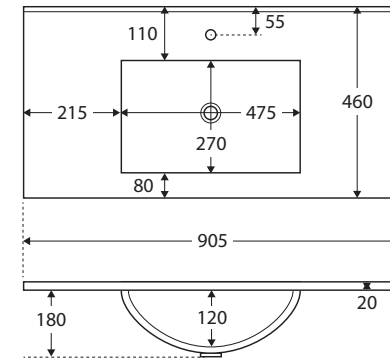

Dolce Matte Black

CERAMIC
BASIN-TOP
900MM

Features

- Rectangular bowl design
- 20 mm thick vitreous china
- Matte black finish
- 3 mm tile lip
- 12 o'clock tap hole as standard (3 tap holes also available)
- Integrated overflow
- Matte black overflow ring included
- Requires 32 mm overflow waste (available separately)

While we aim to ensure specifications are correct at the time of publication, Fienza reserves the right to make modifications without prior notice. Physical colour may vary from image shown. All measurements are shown in millimetres. For ceramic products, please allow +/- 10 mm tolerance for manufacturing variance. Always use physical product measurements for mark-ups and roughing-in as the technical drawing may differ from actual product received.