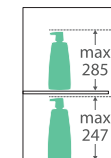

SIDE VIEW: SHELF STORAGE