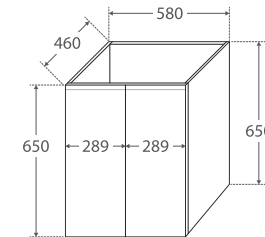

Edge Scandi Oak

600MM WALL-HUNG CABINET

Features

- Scandi Oak textured print on interior and exterior
- Bevelled edge pull-channel
- Soft-close doors
- 16 mm thick backing board and drawer bases