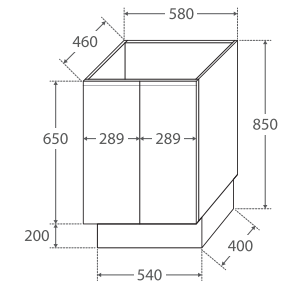

Edge Industrial 600MM CABINET ON KICKBOARD

Features

- Industrial textured print on interior and exterior
- Bevelled edge pull-channel
- Soft-close doors
- 16 mm thick backing board and drawer bases

TOP VIEW: SHELF AREA

While we aim to ensure specifications are correct at the time of publication, Fienza reserves the right to make modifications without prior notice. Physical colour may vary from image shown. All measurements are shown in millimetres. Always use physical product measurements for mark-ups and roughing-in as the technical drawing may differ from actual product received.