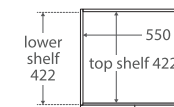

Edge Industrial 600MM CABINET ON KICKBOARD

Features

- Industrial textured print on interior and exterior
- Bevelled edge pull-channel
- Soft-close doors
- 16 mm thick backing board and drawer bases

TOP VIEW: SHELF AREA