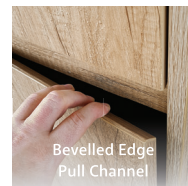

Cleaning & Care

- Regularly clean with mild soapy water using a clean, soft cloth.
- Do not use harsh detergents, bleach, abrasive cleaners or cream/wax cleaners. These substances can result in scratches and/or deposit build-ups that will affect the appearance.
- Avoid placing hot objects, such as hair straighteners, on any surface as these will cause discolouration and marking.
- Spills of hair dye, after-shave lotion, nail polish and remover, aerosol spray and other harsh chemicals should be removed immediately to prevent damage and discolouration. Clean immediately with mild soapy water using a clean, soft cloth.

While we aim to ensure specifications are correct at the time of publication, Fienza reserves the right to make modifications without prior notice. Physical colour may vary from image shown. All measurements are shown in millimetres. Always use physical product measurements for mark-ups and roughing-in as the technical drawing may differ from actual product received.