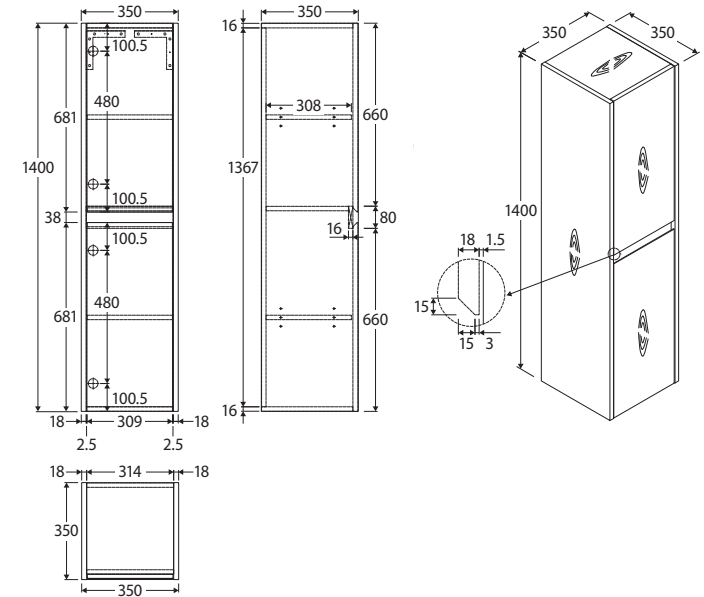

Edge WALL-HUNG TALLBOY

Features

- Textured finish exterior and interior
- Two doors, each with one internal shelf
- Reversible hinges – doors can be left or right-side opening
- Strong 16 mm thick backing board

While we aim to ensure specifications are correct at the time of publication, Fienza reserves the right to make modifications without prior notice. Physical colour may vary from image shown. All measurements are shown in millimetres. Always use physical product measurements for mark-ups and roughing-in as the technical drawing may differ from actual product received.