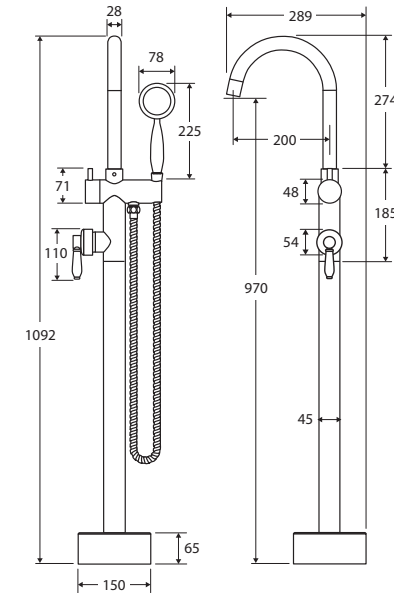

Eleanor FLOOR MOUNTED BATH MIXER WITH HAND SHOWER

Features

- Swivel function bath outlet
- Single function shower head
- Stainless steel flexible shower hose (PVC for matte black model)
- Backflow prevention non-return valve
- Made from solid brass
- Quality European cartridge (35 mm)
- **WELS 3 Star rated, 8.5L/min**

Please note: This product may have a visible Fienza or Watermark logo.

*Modern
Vintage*
COLLECTION

Polished
Chrome
202113CC

PVD
Brushed Nickel
202113NN

Electroplated
Matte Black
202113BL

PVD
Urban Brass
202113UU

Chrome, White
Ceramic Handle
202113

Brushed Nickel, White
Ceramic Handle
202113BN

Matte Black, White
Ceramic Handle
202113BK

Urban Brass, White
Ceramic Handle
202113UB

Cleaning & Care

- Regularly clean with mild soapy water using a microfibre cloth.
- In highly polluted or coastal locations, we recommend cleaning 2-3 times per week.
- Do not use harsh detergents, bleach, cream cleaners or citrus based cleaners. These substances are abrasive and will damage the surface.
- Do not use undue pressure and wipe in one direction only.

While we aim to ensure specifications are correct at the time of publication, Fienza reserves the right to make modifications without prior notice. Physical colour may vary from image shown. All measurements are shown in millimetres. Always use physical product measurements for mark-ups and roughing-in as the technical drawing may differ from actual product received.