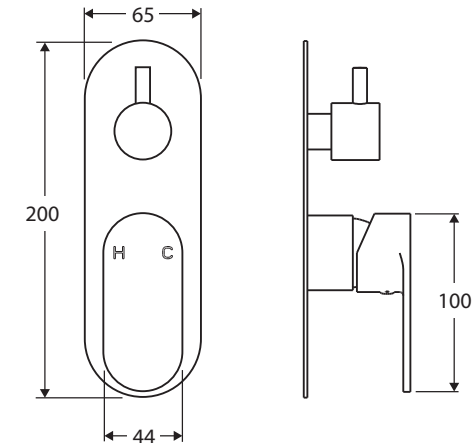

Empire

WALL DIVERTER MIXER

Features

- Sleek modern design
- Designed for shower and bath
- Made from solid brass
- Quality European cartridge (35 mm)

Please note: This product may have a visible Fienza or Watermark logo.

While we aim to ensure specifications are correct at the time of publication, Fienza reserves the right to make modifications without prior notice. Physical colour may vary from image shown. All measurements are shown in millimetres. Always use physical product measurements for mark-ups and roughing-in as the technical drawing may differ from actual product received.