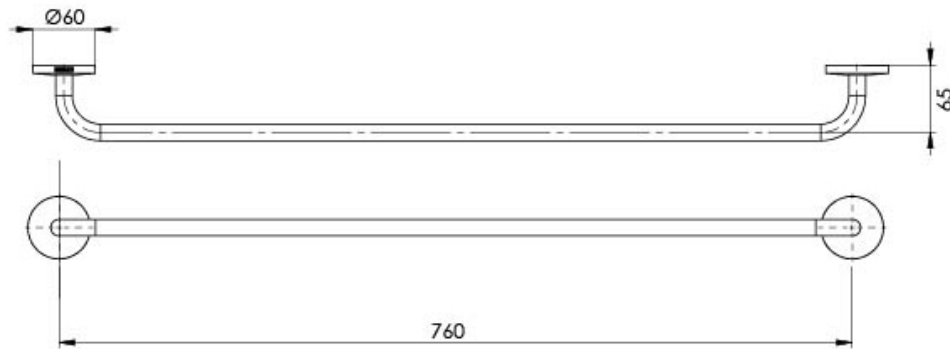

FESTIVAL

FESTIVAL SINGLE TOWEL RAIL 760MM

SPECIFICATIONS

AVAILABLE IN

FE802 CHR
Chrome

INFORMATION

MAINTENANCE AND CARE:

- All surfaces should be cleaned with mild liquid detergent or soap and water.
- Do not use cream cleaners or citrus based cleaning products, as they are abrasive.
- Use of unsuitable cleaning agents may damage the surface.
- Any damage caused in this way will not be covered by warranty.