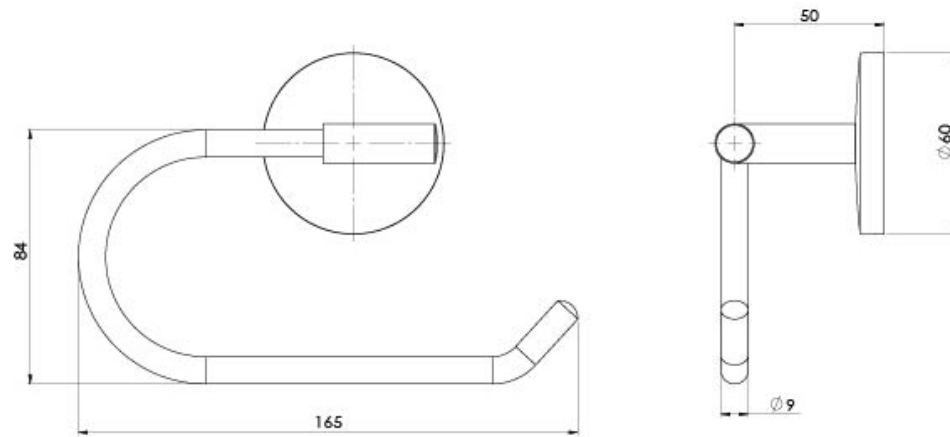

FESTIVAL

FESTIVAL TOILET ROLL HOLDER

SPECIFICATIONS

AVAILABLE IN

FE892 CHR
Chrome

INFORMATION

MAINTENANCE AND CARE:

- All surfaces should be cleaned with mild liquid detergent or soap and water.
- Do not use cream cleaners or citrus based cleaning products, as they are abrasive.
- Use of unsuitable cleaning agents may damage the surface.
- Any damage caused in this way will not be covered by warranty.

Please visit <https://www.phoenixtapware.com.au/warranty> to view the full warranty

While we aim to ensure the specifications shown are correct at time of printing, Phoenix Tapware reserves the right to make modifications without prior notice. Always use the physical product measurements for mark-ups and roughing-in as the line drawing shown may differ from the actual product over time. All measurements are shown in millimetres. Colours may vary from image shown.

Ph: +61 3 9780 4200
17/11/2021
phoenixtapware.com.au