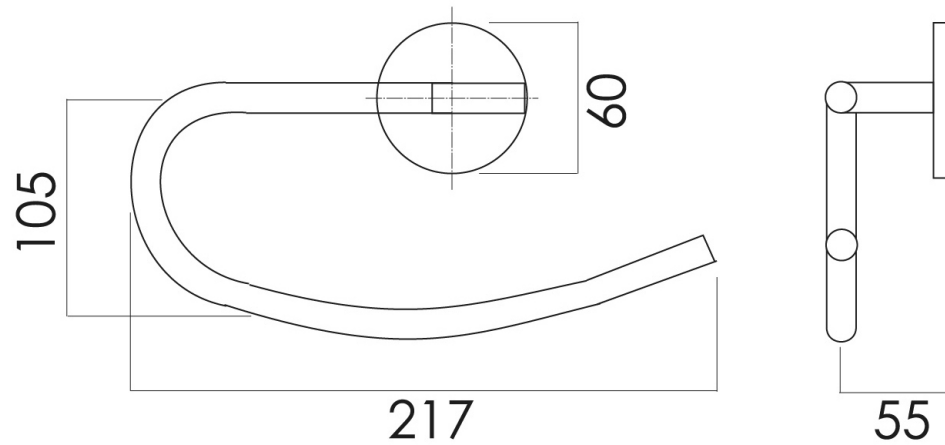

FESTIVAL

FESTIVAL HAND TOWEL HOLDER

SPECIFICATIONS

AVAILABLE IN

FE893 CHR
Chrome

INFORMATION

MAINTENANCE AND CARE:

- All surfaces should be cleaned with mild liquid detergent or soap and water.
- Do not use cream cleaners or citrus based cleaning products, as they are abrasive.
- Use of unsuitable cleaning agents may damage the surface.
- Any damage caused in this way will not be covered by warranty.

Please visit <https://www.phoenixtapware.com.au/warranty> to view the full warranty

While we aim to ensure the specifications shown are correct at time of printing, Phoenix Tapware reserves the right to make modifications without prior notice. Always use the physical product measurements for mark-ups and roughing-in as the line drawing shown may differ from the actual product over time. All measurements are shown in millimetres. Colours may vary from image shown.

Ph: +61 3 9780 4200
17/11/2021
phoenixtapware.com.au