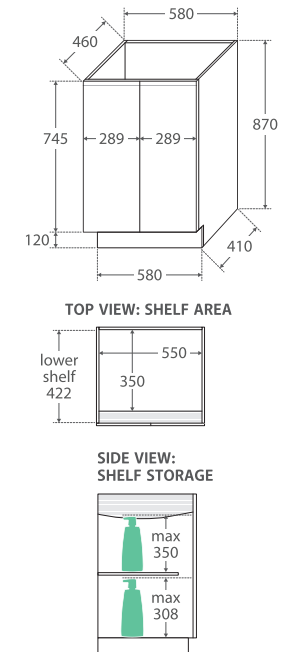

Fingerpull Gloss White 600MM CABINET ON KICKBOARD

Features

- Gloss white exterior with bright white interior
- U-shape fingerpull channel
- Soft-close doors
- 16 mm thick backing board and shelf
- FSC certified, eco-friendly E0 board

While we aim to ensure specifications are correct at the time of publication, Fienza reserves the right to make modifications without prior notice. Physical colour may vary from image shown. All measurements are shown in millimetres. Always use physical product measurements for mark-ups and roughing-in as the technical drawing may differ from actual product received.