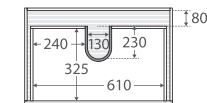

TOP VIEW: DRAWERS

SIDE VIEW: RECESS & DRAWER STORAGE