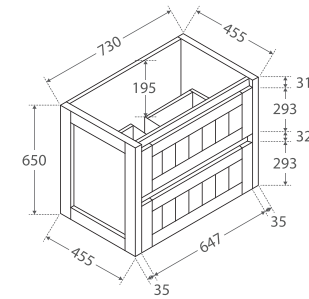

Hampton

750MM WALL-HUNG CABINET

Features

- Satin white exterior and interior
- Discrete pull-channels
- Soft-close drawers and full extension drawer runners
- 16 mm thick backing board and drawer bases
- FSC certified, eco-friendly E0 board