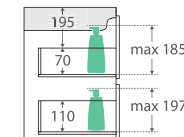

SIDE VIEW: RECESS & DRAWER STORAGE