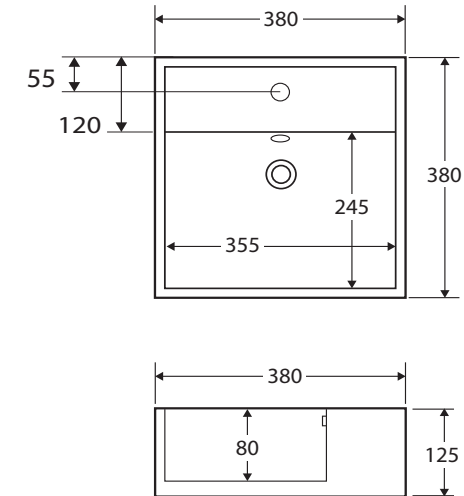

Helen Junior

ABOVE COUNTER BASIN

Features

- Vitreous china
- Glazed on the back side
- One tap hole with overflow
- Requires 32 mm overflow waste (not included)
- Not suitable to have mirror installed directly behind basin (bolt holes visible on back side)
- Can be wall mounted (bolts included)
- Capacity: 6 litres

While we aim to ensure specifications are correct at the time of publication, Fienza reserves the right to make modifications without prior notice. Physical colour may vary from image shown. All measurements are shown in millimetres. For ceramic products, please allow +/- 10 mm tolerance for manufacturing variance. Always use physical product measurements for mark-ups and roughing-in as the technical drawing may differ from actual product received.