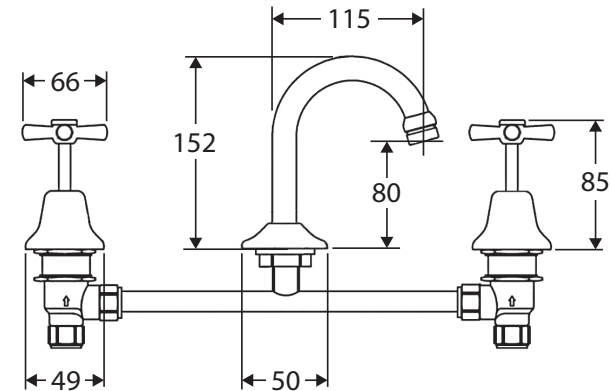

Houston

BASIN SET

Features

- Made from solid brass
- Jumper valve
- Three-piece basin set
- Fixed position
- **WELS 3 Star rated, 8L/min**

Please note: This product may have a visible Fienza or Watermark logo.

While we aim to ensure specifications are correct at the time of publication, Fienza reserves the right to make modifications without prior notice. Physical colour may vary from image shown. All measurements are shown in millimetres. Always use physical product measurements for mark-ups and roughing-in as the technical drawing may differ from actual product received.