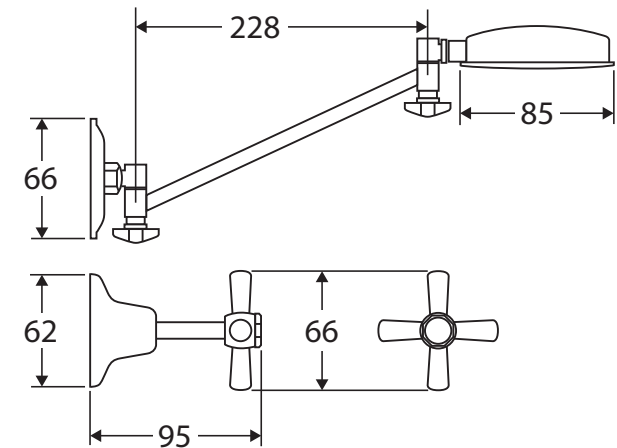

## Features

- Made from solid brass
- Jumper valve
- Three-piece bath set
- Fixed position
- **WELS 3 Star rated, 9L/min**

**Please note:** This product may have a visible Fienza or Watermark logo.

While we aim to ensure specifications are correct at the time of publication, Fienza reserves the right to make modifications without prior notice. Physical colour may vary from image shown. All measurements are shown in millimetres. Always use physical product measurements for mark-ups and roughing-in as the technical drawing may differ from actual product received.