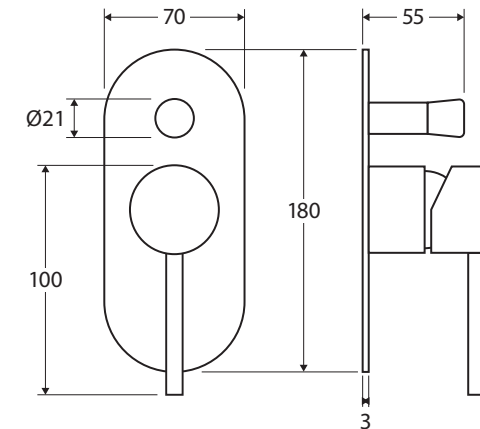

Hustle

WALL DIVERTER MIXER

Features

- Sleek modern design
- Designed for shower and bath
- Made from solid brass
- Quality European cartridge (35 mm)

Please note: This product may have a visible Fienza or Watermark logo.

While we aim to ensure specifications are correct at the time of publication, Fienza reserves the right to make modifications without prior notice. Physical colour may vary from image shown. All measurements are shown in millimetres. Always use physical product measurements for mark-ups and roughing-in as the technical drawing may differ from actual product received.