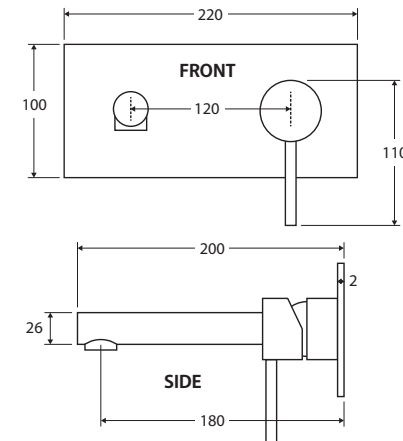

Hustle

WALL MIXER WITH SPOUT

Features

- Sleek modern design
- Designed for basin and bath
- Includes basin aerator and free-flow aerator for baths
- Made from solid brass
- Quality European cartridge (35 mm)
- **WELS 5 Star rated, 5L/min**

Please note: This product may have a visible Fienza or Watermark logo.

Available in

Electroplated
Matte Black
225106B

Cleaning & Care

- Regularly clean with mild soapy water using a microfibre cloth.
- In highly polluted or coastal locations, we recommend cleaning 2-3 times per week.
- Do not use harsh detergents, bleach, cream cleaners or citrus based cleaners. These substances are abrasive and will damage the surface.
- Do not use undue pressure and wipe in one direction only.

While we aim to ensure specifications are correct at the time of publication, Fienza reserves the right to make modifications without prior notice. Physical colour may vary from image shown. All measurements are shown in millimetres. Always use physical product measurements for mark-ups and roughing-in as the technical drawing may differ from actual product received.