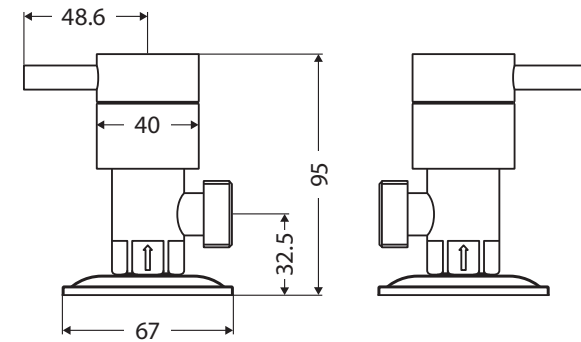

Isabella

WASHING MACHINE ASSEMBLIES

Features

- Pin lever handle design
- Made from solid brass
- ¼ Turn ceramic disc
- Set of wall tap assemblies
- WELS rating not required

Please note: This product may have a visible Fienza or Watermark logo.

While we aim to ensure specifications are correct at the time of publication, Fienza reserves the right to make modifications without prior notice. Physical colour may vary from image shown. All measurements are shown in millimetres. Always use physical product measurements for mark-ups and roughing-in as the technical drawing may differ from actual product received.