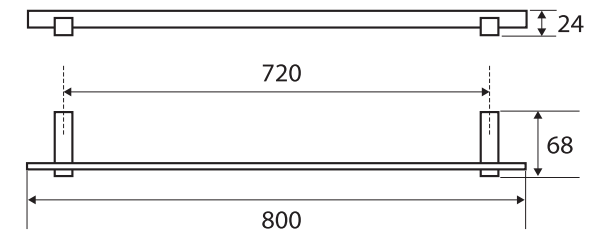

Jet

800MM SINGLE TOWEL RAIL

Features

- Made from solid brass
- Fixed length rails (not removable or adjustable)
- High-strength mounting brackets

Please Note: This product may have a visible Fienza or Watermark logo.

While we aim to ensure specifications are correct at the time of publication, Fienza reserves the right to make modifications without prior notice. Physical colour may vary from image shown. All measurements are shown in millimetres. Always use physical product measurements for mark-ups and roughing-in as the technical drawing may differ from actual product received.