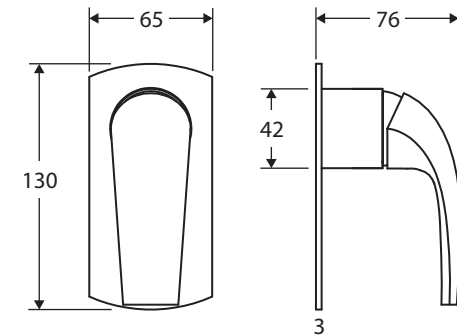

### Features

- Ultra-slim profile handle, sleek modern design
- Designed for shower and bath
- Made from solid brass
- Quality European cartridge (35 mm)

**Please note:** This product may have a visible Fienza or Watermark logo.

While we aim to ensure specifications are correct at the time of publication, Fienza reserves the right to make modifications without prior notice. Physical colour may vary from image shown. All measurements are shown in millimetres. Always use physical product measurements for mark-ups and roughing-in as the technical drawing may differ from actual product received.