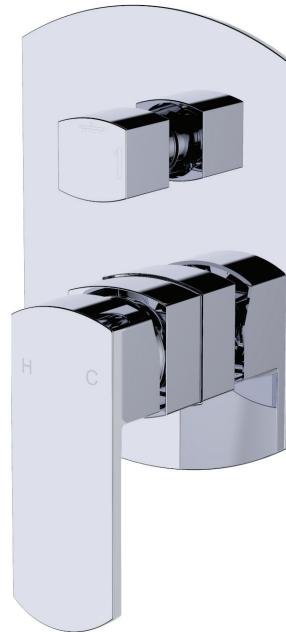

Koko®

WALL DIVERTER MIXER

Features

- Sleek soft-square design
- Designed for shower and bath
- Made from solid brass
- Quality European cartridge (35 mm)

Please note: This product may have a visible Fienza or Watermark logo.