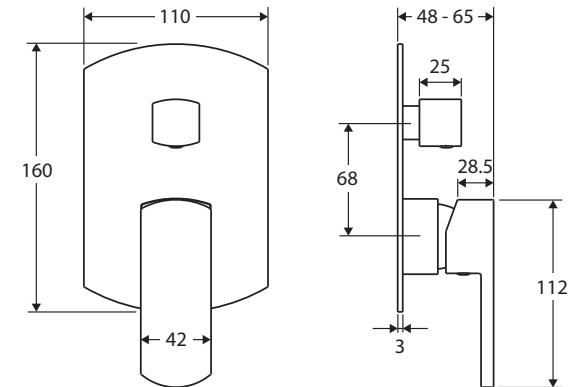

Koko®

WALL DIVERTER MIXER

Features

- Sleek soft-square design
- Designed for shower and bath
- Made from solid brass
- Quality European cartridge (35 mm)

Please note: This product may have a visible Fienza or Watermark logo.

While we aim to ensure specifications are correct at the time of publication, Fienza reserves the right to make modifications without prior notice. Physical colour may vary from image shown. All measurements are shown in millimetres. Always use physical product measurements for mark-ups and roughing-in as the technical drawing may differ from actual product received.