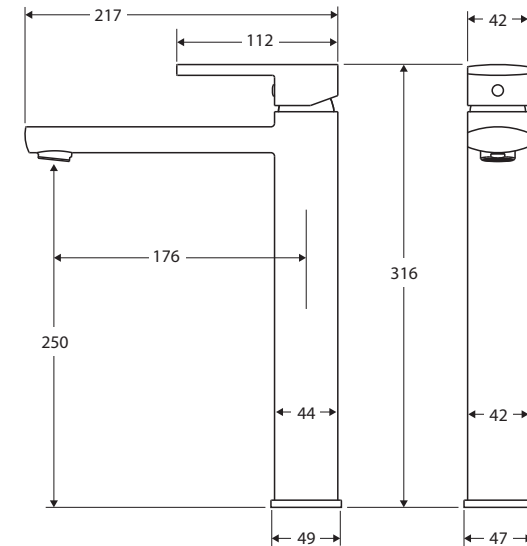

Koko®

TALL BASIN MIXER

Features

- Sleek soft-square design
- Fixed position
- Made from solid brass
- Quality European cartridge (35 mm)
- PEX split-resistant flexible hoses
- **WELS 5 Star rated, 5L/min**

Please note: This product may have a visible Fienza or Watermark logo.

Available in

Polished
Chrome
218107

Electroplated
Matte Black
218107B

Chrome kit included
with Matte Black model

Cleaning & Care

- Regularly clean with mild soapy water using a microfibre cloth.
- In highly polluted or coastal locations, we recommend cleaning 2-3 times per week.
- Do not use harsh detergents, bleach, cream cleaners or citrus based cleaners. These substances are abrasive and will damage the surface.
- Do not use undue pressure and wipe in one direction only.

While we aim to ensure specifications are correct at the time of publication, Fienza reserves the right to make modifications without prior notice. Physical colour may vary from image shown. All measurements are shown in millimetres. Always use physical product measurements for mark-ups and roughing-in as the technical drawing may differ from actual product received.