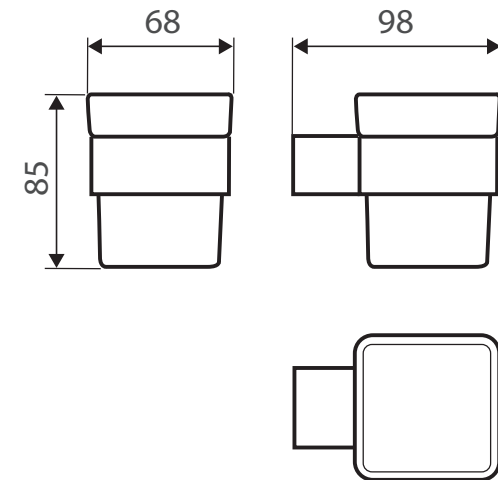

Koko® TUMBLER

Features

- Frosted glass tumbler
- Tumbler is removable for easy cleaning
- Made from 304 stainless steel
- High-strength mounting brackets
- Matching mixers, showers and bath outlets available

Please Note: These products may have a visible Fienza or Watermark logo.

Available in

Chrome
89005

Matte Black
85005

Cleaning & Care

- Regularly clean with mild soapy water using a microfibre cloth.
- In highly polluted or coastal locations, we recommend cleaning 2-3 times per week.
- Do not use harsh detergents, bleach, cream cleaners or citrus based cleaners. These substances are abrasive and will damage the surface.
- Do not use undue pressure and wipe in one direction only

While we aim to ensure specifications are correct at the time of publication, Fienza reserves the right to make modifications without prior notice. Physical colour may vary from image shown. All measurements are shown in millimetres. Always use physical product measurements for mark-ups and roughing-in as the technical drawing may differ from actual product received.