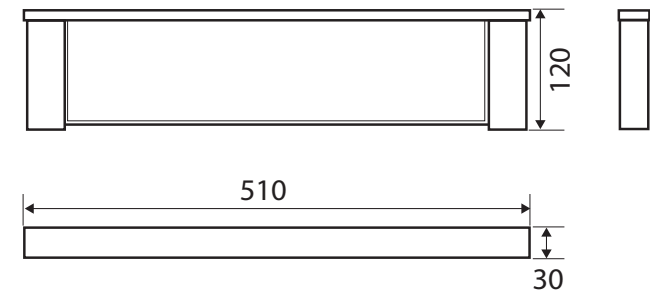

Koko®

GLASS SHELF

Features

- Clear glass shelf
- Made from 304 stainless steel
- High-strength mounting brackets
- Matching mixers, showers and bath outlets available

Please Note: These products may have a visible Fienza or Watermark logo.

While we aim to ensure specifications are correct at the time of publication, Fienza reserves the right to make modifications without prior notice. Physical colour may vary from image shown. All measurements are shown in millimetres. Always use physical product measurements for mark-ups and roughing-in as the technical drawing may differ from actual product received.