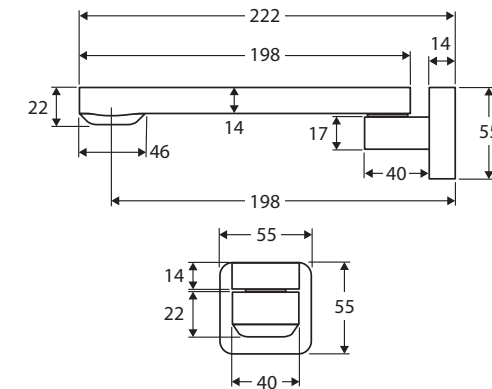

### Features

- Swivel function
- Wall mounted
- Fitted with aerator
- Turn-fit installation
- Made from solid brass
- Female 1/2" BSPP inlet
- WELS rating not required

While we aim to ensure specifications are correct at the time of publication, Fienza reserves the right to make modifications without prior notice. Physical colour may vary from image shown. All measurements are shown in millimetres. Always use physical product measurements for mark-ups and roughing-in as the technical drawing may differ from actual product received.