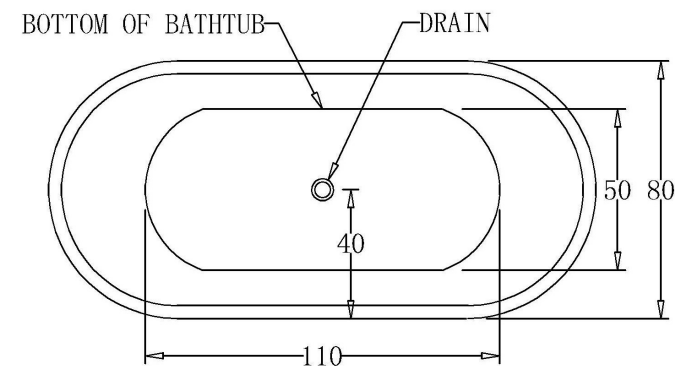

AKEMI FREESTANDING BATH 1700MM BLACK/WHITE LB1018B17

- Contemporary new design
- Available in white & black exterior/white interior
- Sanitary grade acrylic finish
- Metal frame construction adds strength and durability
- 10 year structural replacement warranty
- Plug & waste and flexible connector purchased separately
- Volume approx. 250 litres
- Must be installed by a licensed plumber