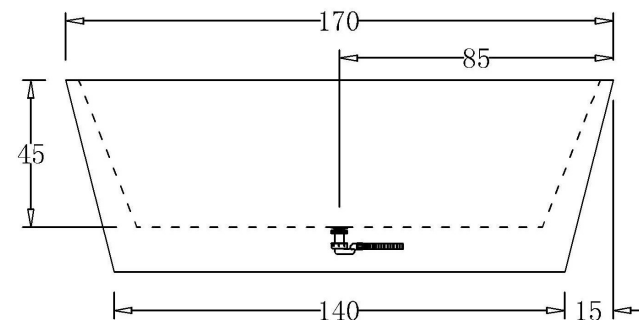

AKEMI FREESTANDING BATH 1700MM BLACK/WHITE LB1018B17

- Contemporary new design
- Available in white & black exterior/white interior
- Sanitary grade acrylic finish
- Metal frame construction adds strength and durability
- 10 year structural replacement warranty
- Plug & waste and flexible connector purchased separately
- Volume approx. 250 litres
- Must be installed by a licensed plumber