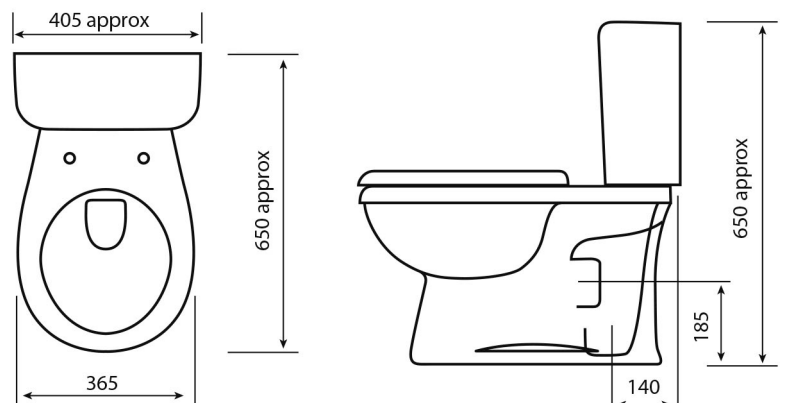

Lucca

Close Coupled Toilet Suite

LUCCSW

Specifications

- Material - Vitreous China
- Boxed Rim Flush
- PP Soft Close Seat
- S Trap Pan

Finish

- Gloss White

Dimensions

- 650mm L x 650mm H

Lucca Toilet

Warranty

- 20 Year VC Product Replacement
- 1 Year Labour
- 5 Years UV Resistance Toilet Seat

WELS

4 Star 3.5L AVG
Flush

Due to the nature of the material, dimensions can vary + or - 2mm due to manufacturing tolerances